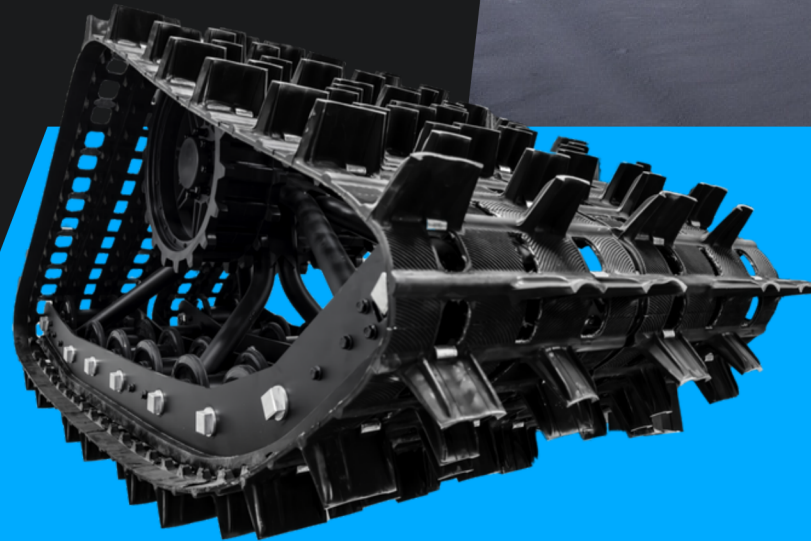

HELLTRAXX

CAMSO EPIC 280 | DUAL TRACK

THE CAMSO EPIC 280 DUAL 31" WIDE TRACK IS A GREAT MIXTURE OF EXTREME CAPABILITY AND COMFORT WITHOUT COMPROMISE. IT IS DESIGNED TO GO UP TO A MAXIMUM OF 80MPH AND A 40-60MPH CRUISING SPEED FOR MOST OEM GEAR RATIOS.

- ✓ 60 min Installation Time
- ✓ 80 MPH Maximum Top Speed
- ✓ CAMSO 162 (2.8LUG)
- ✓ Medium Duty Vehicles

31"
WIDTH

2,400 SQ IN
COVERAGE PER TRACK